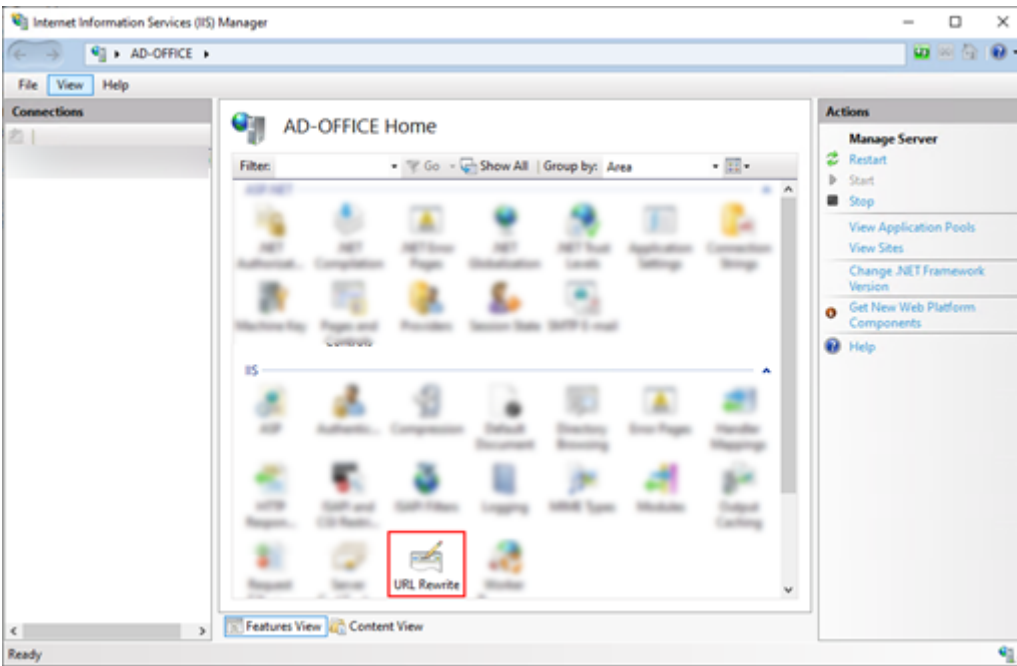

If the icon is not visible, please download and install URL Rewrite [here](#).

Revision #1

Created 2024-11-08 10:43:01 UTC by Peter van Driel

Updated 2024-11-08 10:47:36 UTC by Peter van Driel