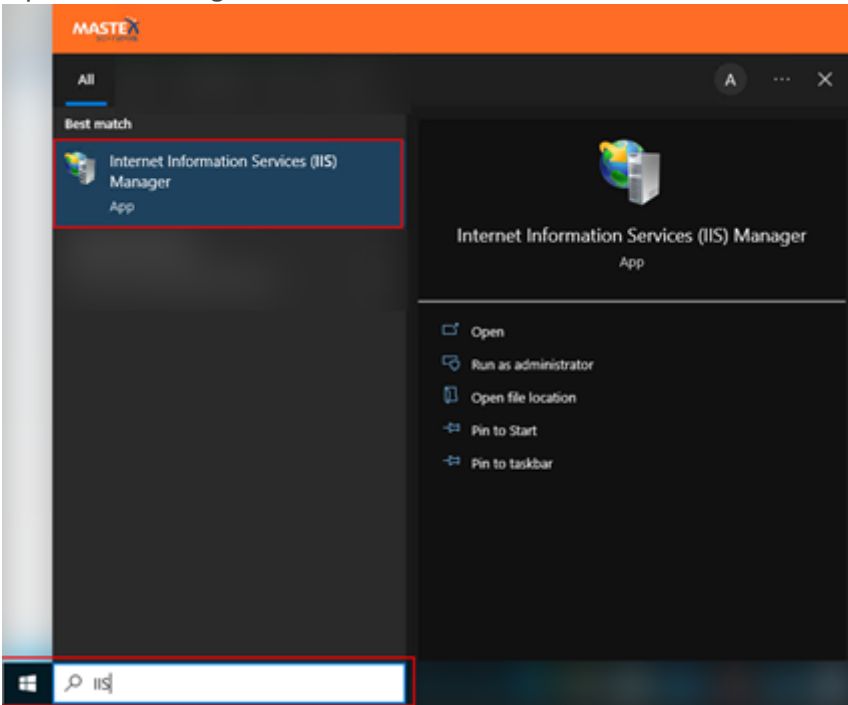

# Installation of Internet Information Services (IIS)

To install IIS, at least the following components need to be selected:

## Extra add-ons

Before MXSuite can be opened via your browser, the IIS add-on **URL Rewrite** must be installed at the IIS server.

To check if URL Rewrite is installed, follow the below steps:

- Open IIS manager.